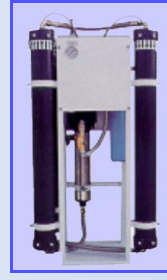

ACS SERIES SPOT FREE RINSE SYSTEMS

1,800 TO 7,200 Gallons Per Day

ACS-1800

ACS-3600

ACS-5400

Repressurization System

STANDARD FEATURES

316SS Multistage Centrifugal Pump
 Powder-Coated Aluminum Frame
 Pump Throttling Valve
 High Rejection TFC Membrane
 FRP Pressure Vessel
 Sediment Pre-Filter
 Inlet Solenoid Valve
 Concentrate Control Valve
 Concentrate Pressure Gauge
 220 VAC, Single-Phase, 60 Hz
 Braided Stainless Steel Hoses

OPTIONAL FEATURES

50 Hz Motor, 1-Phase
 Control Package: Includes: a Control Box with On/Off Switch, Low-Inlet Pressure Switch w/ manual reset, and Contacts for Level Control and Pretreatment Lockout, Add Automatic Fast Flush to Control Package, Upgrade Low Pressure Switch from Manual to Auto Reset, Flow Meter, Concentrate Recycle Valve, Digital TDS Monitor/Controller
 304 SS Pressure Vessels, Differential Pre-Filter
 Pressure Gauges, Pump Discharge Pressure

STANDARD FEATURES

Available Systems for Auto and Tunnel
 Range from 1500 GPD. 6000 GPD
 TDS Monitor Standard
 Compact Free Standing Frame
 System shuts down while Car Filter and Softener Regenerates
 Low Pressure Cut Off Protects System from Low Water Flow