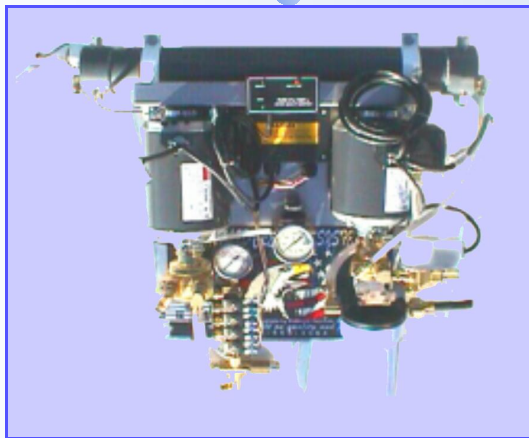

# SPOT FREE RINSE

- Complete Systems for Self Serve from 250 GPD thru 800 GPD
- Up to 6 Bays
- Compact Wall Mount Panel
- 65 Gallon Tank is Standard
- Comes complete with all necessary controls- Just plug it in and provide 24 VAC signal for each bay
- TDS Monitor is Standard
- Active Carbon Filter