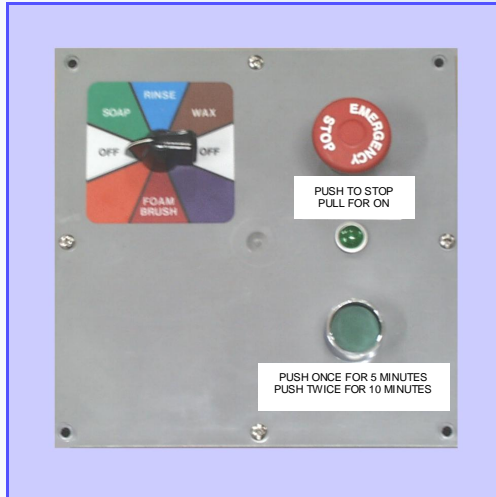

BAY CONTROL PACKAGES

Remote Control Box with Adjustable Emergency Stop Button, and Time Running Light. Also available with Keyed System On / Off Switch

Coin Operated Control with LED Readout Timer, Last Minute Alert, Coin Box with Security Bar, 8 Position Rotary Switch, Electronic Coin Mechanism, and a Heavy Duty Stainless Steel Enclosure. Options available to accept tokens and dollar coins

Remote Control Box with 8 Position Rotary Switch and Pump Light.

2361 South Plaza Drive Rapid City, SD 57702
 605-341-5154 * 800-666-3664 * 605-341-4843 fax
 Visit our web site at: www.pressureservices.com