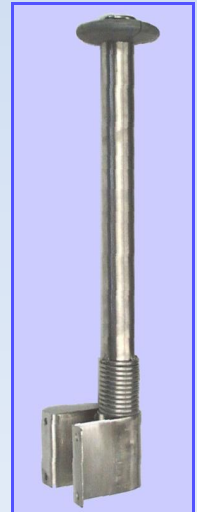

PERFECT BAY OPTIONS...

STAINLESS STEEL MAT CLAMP

The all new Stainless Steel Mat Clamp is a single car mat holder. The unique close-pin design makes use simple. The design makes them maintenance free and will look good from the day you install them.

Crafted from stainless steel with a flex spring to reduce damage potential, a rubber bumper to prevent wall damage and a bottom connection that allows you to direct your weep water into a drain

SPRING WAND HOLDER

- Easy Operation
- No Corrosion
- No Maintenance

- Water Tight Housing (UL595)
- Impact Resistant Glass Lens
- Lektrocote Finish on Die Cast Aluminum Housing

LIGHTS

The perfect bay lighting is the metal Halide Light. If you don't have it you should. Decrease lighting cost per month with long life and efficiency. Additional brochures are available.