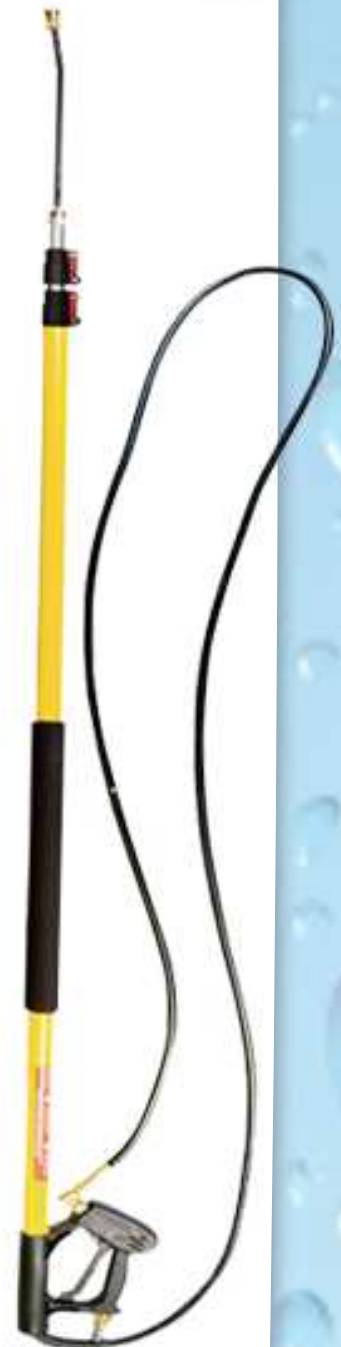

Terry

Terry Lee Bosma, President, Pressure Services Inc.

At Pressure Services Inc. we value your business as a customer. We hope you have found this article to be helpful and please give us a call when you need anything related to power washing equipment, accessories, or chemicals 1-800-666-3664 or find us on the web at;

www.pressureservices.com