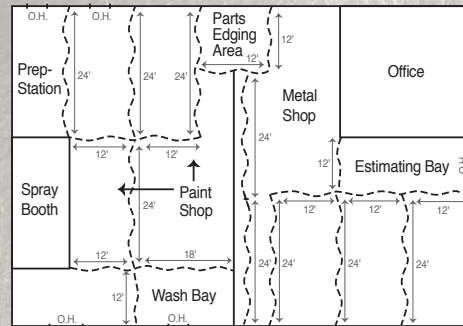

Valance Panels – Stationary custom vinyl pieces manufactured to any size to seal area above the curtain. Perfect for slanted ceilings.

Floor Sweep Attachment – 6" replaceable vinyl piece to seal the gap between the Curtain Wall's bottom and the floor. Perfect for pitched floors.

Vinyl Mesh – 11 oz. 17x11 Mesh Scrim Available for improved airflow.

Custom Logos – Personalize your curtain with your company logo or slogan. Custom priced based on size, colors and quantity.

• Body Shop Curtains • Wash Bay Curtains • Prep Area Curtains • Estimating Bays •

Single Curtains or Multi-Sided Stations

Body Shop Layout Example

Stock Curtains

Goff's also has Stock Sizes available ready to ship within 24 Hours!

Stock Curtains are available in 6', 12', and 24' wide sections and available in 8', 9', 10', and 12' heights and come complete with mounting hardware.