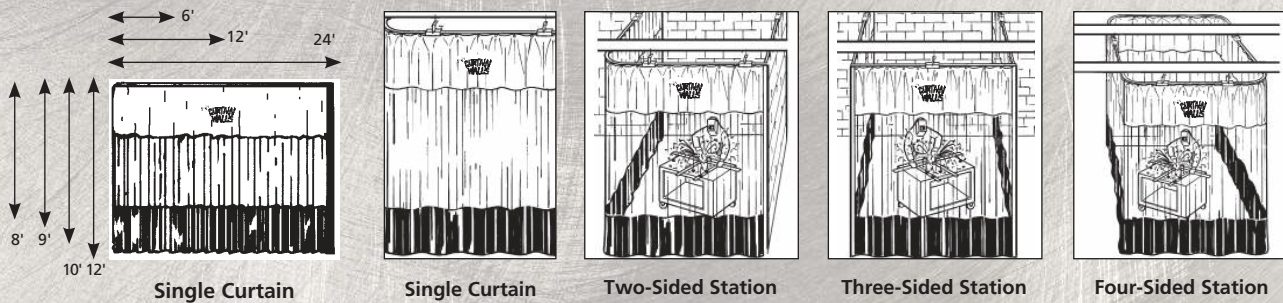

Warranty: Goff's warrants all curtain wall systems from failure in normal use due to defects in material or workmanship for a period of five years from date of purchase. Lifetime warranty on all track and roller hardware. Goff's Enterprises, Inc. may elect to repair or replace defective or damaged goods.

Goff's Other Products

Goff's Product line includes a variety of custom made vinyl products.

Other products include High Performance Vinyl & Mesh Doors, Roll-up Curtains, Outdoor & Super Exterior Curtains, Climate Control Curtains, Welding Curtains, Strip Doors, Welding Screens, Privacy Screens, Noise Control Curtains & Screens, Trailer Doors, Manual Bug Blocking Doors, Food Processing Curtains, & More!