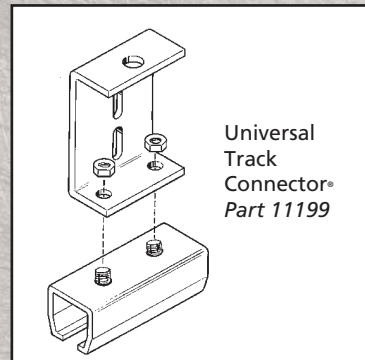

Goff's unique Universal Track Splice allows for suspend, face, or flush mounting. Goff's will send you the proper assortment of hardware for your dimensions and layout.

Floor Mount Hardware Also Available! All hardware carries a limited lifetime warranty. For a complete list of hardware please visit www.goffscurtainwalls.com/curtain-walls/curtain-wall-hardware