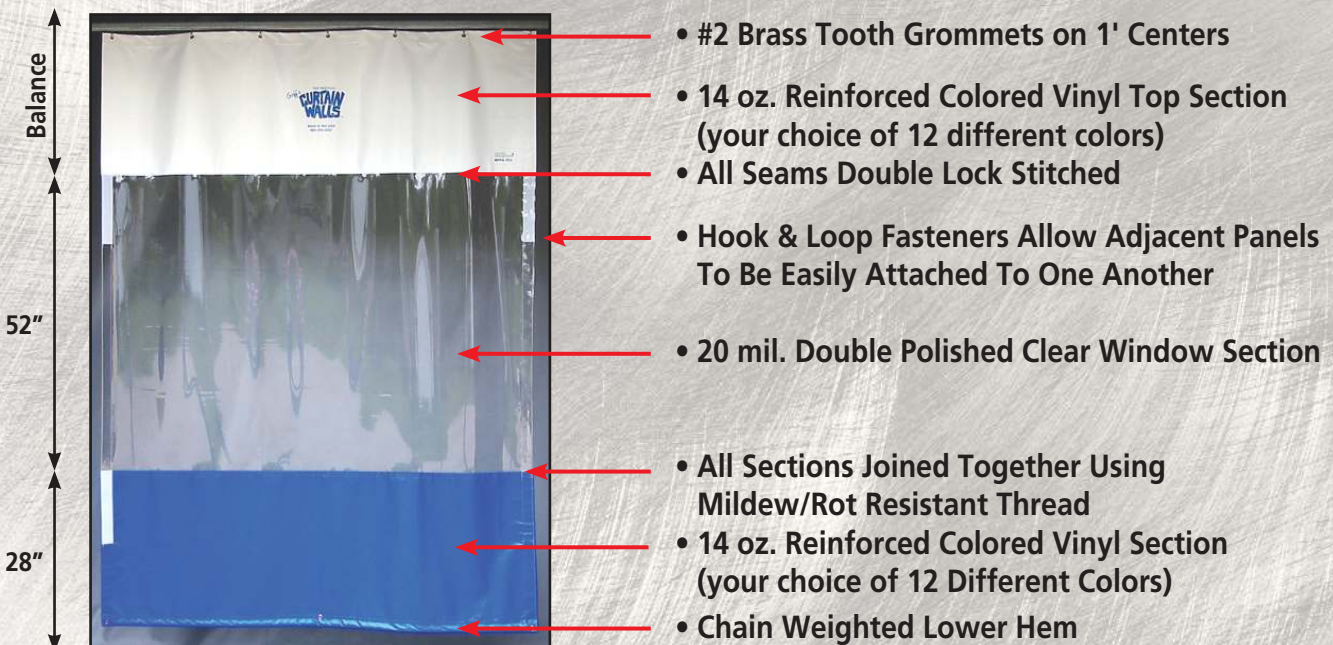

Features Include:

- 14 oz. vinyl coated polyester fabric with 20 mil. clear PVC window section
- Curtains meet NFPA 701 & California State Fire Marshal Standards
- Double Lock Stitching with mildew/rot resistant thread
- Finished Edges with 2" Industrial Strength Velcro for attaching to adjacent curtains
- Fully enclosed, sewn in, galvanized chain in the bottom hem for motion reduction
- Resistant to most chemicals
- Easy to install, clean and replace
- Eliminates costly brick and mortar permanent type walls

Materials, Construction & Sizes

Goff's Curtain Walls are Custom Made for each Application.

Curtains can be made in any length up to 100' high and in any layout.

14oz Vinyl Color Options

Ordering your custom product is easier than ever!

Filter Panels – Easily removable and replaceable in 2 sizes: 2' x 4' or 4' x 4'. Filter sections are reinforced via a nylon scrim pattern.

Strip Door – 3' wide x 7' high replaceable strip door sewn directly into the curtain