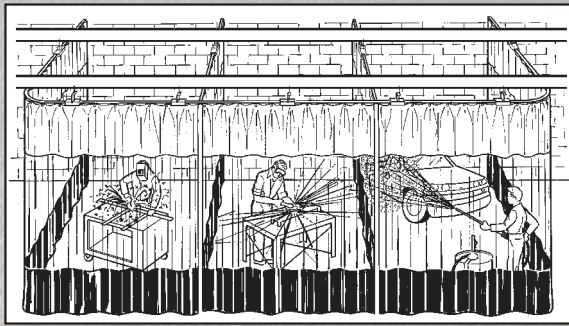

Single Curtains or Multi-Sided Stations