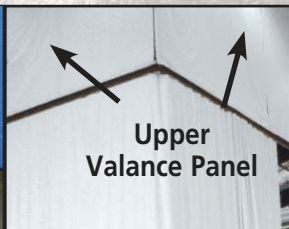

Options:

- Floor Mounted Wind Ties
- Valances

Manual Handcrank Roll-Up Curtains
Roll up easily with an awning hand crank. Removable for storage.