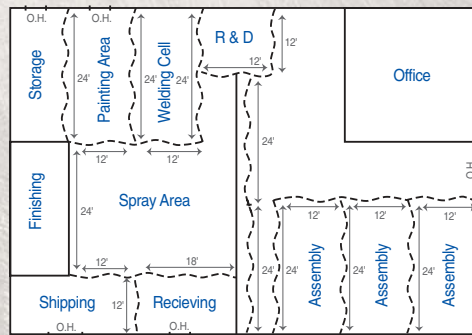

Applications Include:

- Auto Body Shops
- Woodworking Facilities
- Industrial Separation
- Warehouses
- Home Enthusiasts
- And More!

Single Curtain

Two-Sided Station

Three-Sided Station

Four-Sided Station

Stock Curtains come in 6', 12' or 24' widths at 8', 9', 10', or 12' high. **Stock Curtain Stations** are available in 2, 3, or 4 sided layouts and are 24' long by 12' wide at 8', 9', 10' or 12' high.

Stock Curtains Ship within 24 Hours!

Material & Construction

Mounting Hardware

For smooth & easy movement Stock Curtain Walls are available with a galvanized track & roller mounting system with universal mounting brackets for flush or suspend mounting. Multi-Sided Stations also come with 90° curves.

Curtains meet NFPA 701 & California State Fire Marshall Standards

Example of a Shop Layout

Goff's Curtains can help increase efficiency and reduce rework by separating, containing, and controlling dirt and debris.