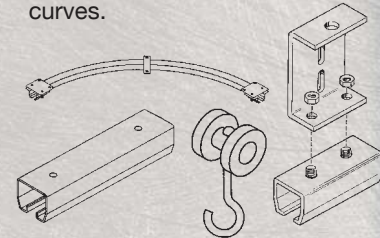

Applications Include:

- Auto Body Shops
- Woodworking Facilities
- Industrial Separation
- Warehouses
- Home Enthusiasts
- And More!

Single Curtain

Two-Sided Station

Three-Sided Station

Four-Sided Station

Stock Curtains come in 6', 12' or 24' widths at 8', 9', 10', or 12' high. **Stock Curtain Stations** are available in 2, 3, or 4 sided layouts and are 24' long by 12' wide at 8', 9', 10' or 12' high.

Stock Curtains Ship within 24 Hours!

Material & Construction

Mounting Hardware

For smooth & easy movement Stock Curtain Walls are available with a galvanized track & roller mounting system with universal mounting brackets for flush or suspend mounting. Multi-Sided Stations also come with 90° curves.