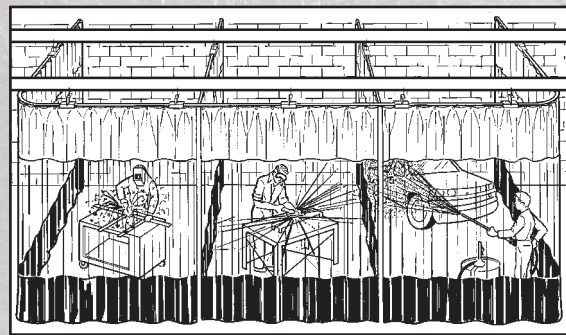

Applications Include:

- Auto Body Shops
- Woodworking Facilities
- Industrial Separation
- Warehouses
- Home Enthusiasts
- And More!

Single Curtain

Two-Sided Station

Three-Sided Station

Four-Sided Station

Stock Curtains come in 6', 12' or 24' widths at 8', 9', 10', or 12' high. **Stock Curtain Stations** are available in 2, 3, or 4 sided layouts and are 24' long by 12' wide at 8', 9', 10' or 12' high.

Stock Curtains Ship within 24 Hours!

Material & Construction

Mounting Hardware

For smooth & easy movement Stock Curtain Walls are available with a galvanized track & roller mounting system with universal mounting brackets for flush or suspend mounting. Multi-Sided Stations also come with 90° curves.

Curtains meet NFPA 701 & California State Fire Marshall Standards

Example of a Shop Layout

Goff's Curtains can help increase efficiency and reduce rework by separating, containing, and controlling dirt and debris.