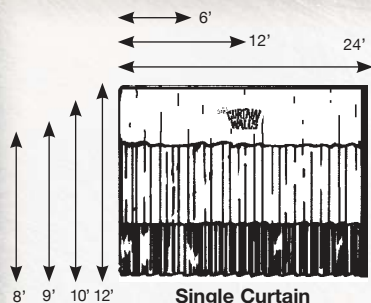

Applications Include:

- Auto Body Shops
- Woodworking Facilities
- Industrial Separation
- Warehouses
- Home Enthusiasts
- And More!

Single Curtain

Two-Sided Station

Three-Sided Station

Four-Sided Station

Stock Curtains come in 6', 12' or 24' widths at 8', 9', 10', or 12' high. **Stock Curtain Stations** are available in 2, 3, or 4 sided layouts and are 24' long by 12' wide at 8', 9', 10' or 12' high.