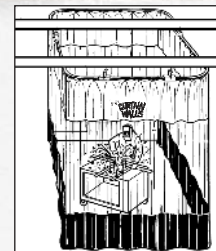

Applications Include:

- Auto Body Shops
- Woodworking Facilities
- Industrial Separation
- Warehouses
- Home Enthusiasts
- And More!

Single Curtain

Two-Sided Station

Three-Sided Station

Four-Sided Station

Stock Curtains come in 6', 12' or 24' widths at 8', 9', 10', or 12' high. **Stock Curtain Stations** are available in 2, 3, or 4 sided layouts and are 24' long by 12' wide at 8', 9', 10' or 12' high.

Stock Curtains Ship within 24 Hours!

Material & Construction

Mounting Hardware

For smooth & easy movement Stock Curtain Walls are available with a galvanized track & roller mounting system with universal mounting brackets for flush or suspend mounting. Multi-Sided Stations also come with 90° curves.