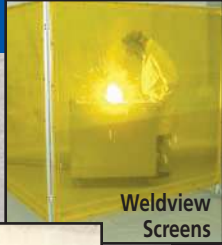

INDOOR AND OUTDOOR APPLICATIONS

Goff's Original Curtain Walls are constructed with a combination of some of the finest industrial vinyls available. The upper and lower opaque, PVC sections are 14 oz. per square yard, reinforced with a polyester 9 x 9 x 1300 denier weft inserted scrim which is laminated into the fabric to give the curtain a high tear and tensile strength without sacrificing flexibility.

Features:

- Meets NFPA-701 Tests for Fire Resistance (required law for "Limited Finishing Stations") as well as the California State Fire Marshal Standard (14oz. only)
- Water Repellent, Mildew & Rot Resistant
- Resistant to Most Chemicals
- Withstands Continuous Temperature to 180°F
- Cold Crack Resistance to -4°F
- 12 Standard Colors in Stock

In Tube Motor

- 6"/sec. 40% duty cycle
- 500 cycles per day
- 110-Volt Operation

Options:

- Floor Mounted Wind Ties
- Valances

Manual Handcrank Roll-Up Curtains
Roll up easily with an awning hand crank. Removable for storage.

Operation:

Toggle Switch, Push Button or RF Operation

3 Position Toggle Switch (Standard)

Handheld Remote Control

Nema 1 (Interior Use) Hard Wired Control

Nema 4 Wireless, (Indoor/Outdoor) Wall Mounted Control (or with Locking Control-not shown)

Goff's Other Products

Distributed By

Goff's Enterprises, Inc., 1228 Hickory Street, Pewaukee, WI 53072
e-mail: sales@goffscw.com • www.goffscurtainwalls.com
Phone (262) 691-4998 • 800-234-0337; Fax (262) 691-3255 • 800-959-0170
11.07 Copyright © 2007 Goff's Enterprises, Inc.