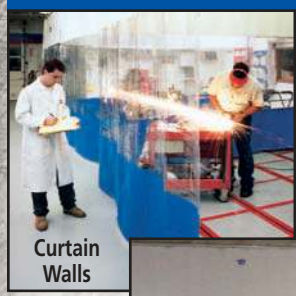

Goff's Other Products

Curtain Walls