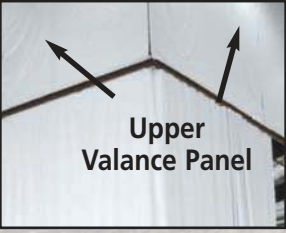

Options:

- Floor Mounted Wind Ties
- Valances

Manual Handcrank Roll-Up Curtains
Roll up easily with an awning hand crank. Removable for storage.