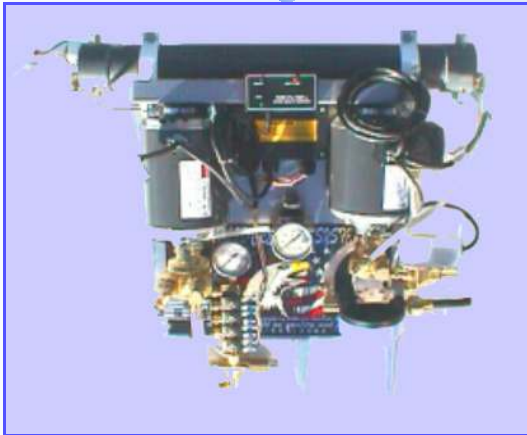

SPOT FREE RINSE

- Complete Systems for Self Serve from 250 GPD thru 800 GPD
- Up to 6 Bays
- Compact Wall Mount Panel
- 65 Gallon Tank is Standard
- Comes complete with all necessary controls
Just plug it in and provide 24 VAC signal for each bay
- TDS Monitor is Standard
- Active Carbon Filter