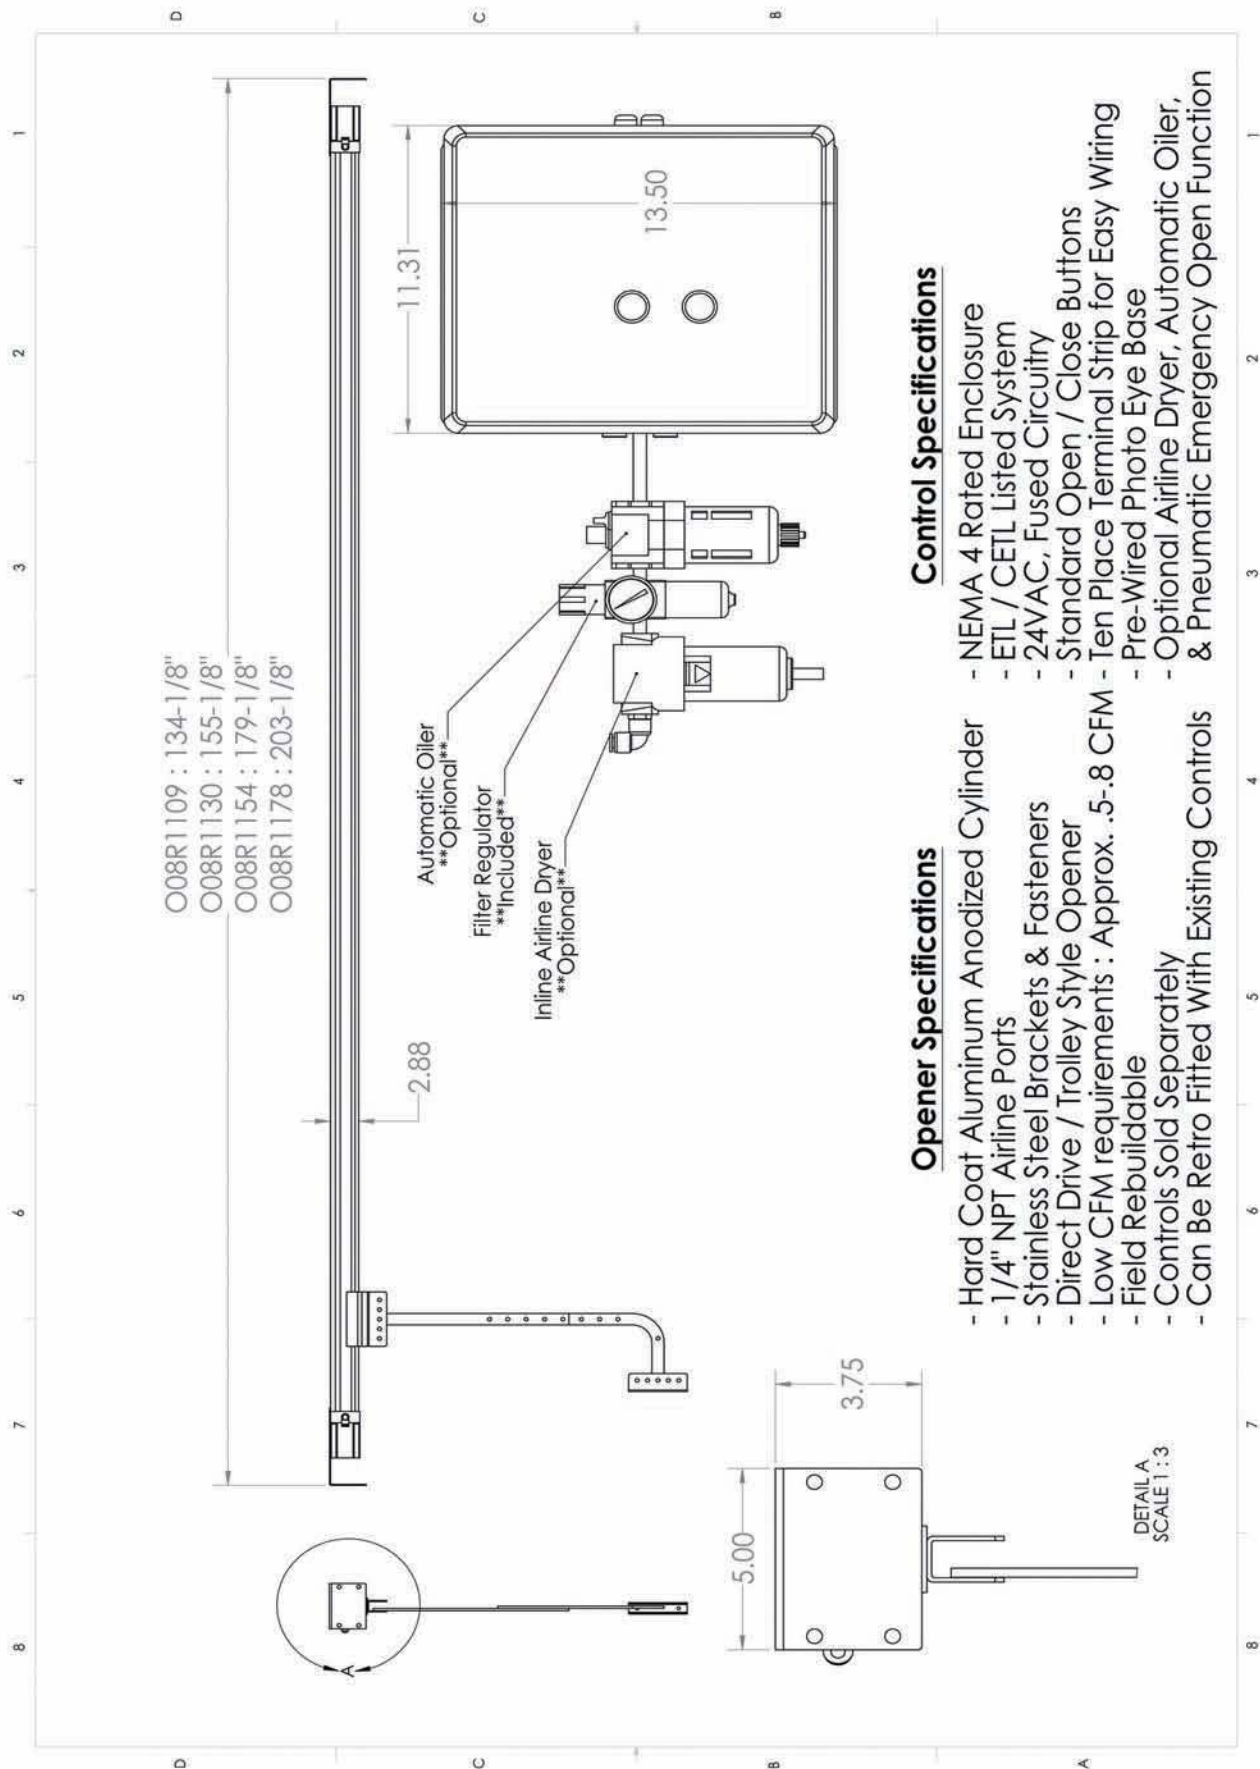

POWERGLIDE

Air Operator

Control Specifications

- NEMA 4 Rated Enclosure
- ETL / CETL Listed System
- 24VAC, Fused Circuitry
- Standard Open / Close Buttons
- Ten Place Terminal Strip for Easy Wiring
- Pre-Wired Photo Eye Base
- Optional Airline Dryer, Automatic Oilier, & Pneumatic Emergency Open Function

Opener Specifications

- Hard Coat Aluminum Anodized Cylinder
- 1/4" NPT Airline Ports
- Stainless Steel Brackets & Fasteners
- Direct Drive / Trolley Style Opener
- Low CFM requirements : Approx. .5-8 CFM
- Field Rebuildable
- Controls Sold Separately
- Can Be Retro Fitted With Existing Controls